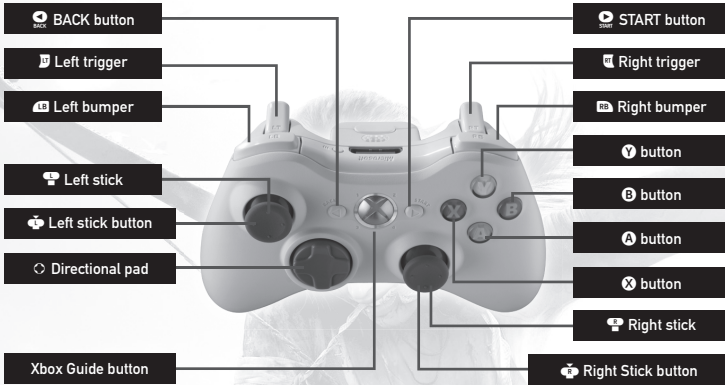

CONTROLS

Xbox 360 Controller

GAMEPLAY CONTROLS

Movement	Left stick
Rotate Camera	Right stick
Aim Weapon	LT button
Fire Weapon	RT button
Survival Instincts	LB button
Alt Fire	RB button
Action / Reload	X button
Melee / Finisher	Y button
Jump	A button
Dodge / Roll	B button
Weapon Select	Directional buttons
Shoulder Swap	Left stick button (Click)
Weapon Zoom	Right stick button (Click)
Pause / Options	START button
Player Status / Objective / Map	BACK button
MULTIPLAYER ONLY	
Crouch	Left stick button
Shoulder Swap (hold)	Left stick button (Click and hold)
Sprint (hold)	B button
Score Screen	BACK button
Menu Screen	START button